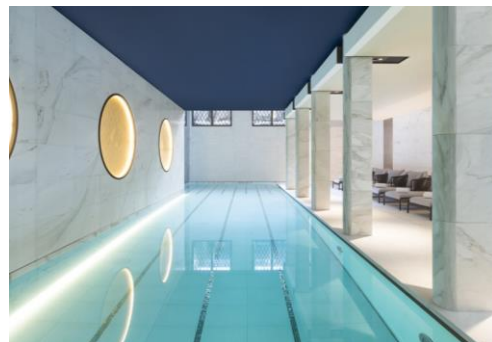

WELLNESS

700m² Akasha Holistic Wellbeing Centre
A 17-metre swimming pool benefiting from natural daylight
A sauna, steam room, jacuzzi and large fitness room

For more information, our events team remains at your disposal :