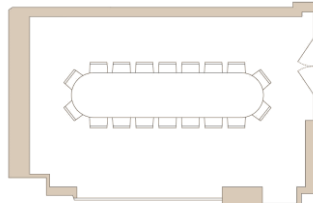

EVENT BALLROOM & ROOMS

Area
(m² / ft²)

Ceiling height
(m / ft)

Natural
daylight

Cocktail

Banquet

Board room

Theatre

Cabaret

U shape

Classroom

SEVRES

A SAINT GERMAIN ICON

The Lutetia is just a short way from iconic landmarks, luxury shopping, popular restaurants and some of the world's most celebrated museums. Stroll down the Left Bank streets and explore the Saint Germain spirit.

LANDMARKS

Luxembourg Gardens, the Pantheon, Saint Sulpice Church, Saint-Germain-des-Prés Church, Notre-Dame, the Great Mosque, the Eiffel Tower.

SHOPPING

Le Bon Marché, Hermès, Berluti, Guerlain, Louis Vuitton, Sonia Rykiel, Carré Rive Gauche, Repetto, Bonpoint, Inès de la Fressange, Isabel Marant.

RESTAURANTS

Atelier de Joël Robuchon, Guy Savoy, le Duc, aux Prés, Café de Flore, Brasserie Lipp, les Deux Magots, le Récamier, Quinsou.

MUSEUMS

Orsay Museum, Louvre Museum, Rodin Museum, Cluny Museum, Maillol Museum, Invalides Museum, National Museum of Natural History.