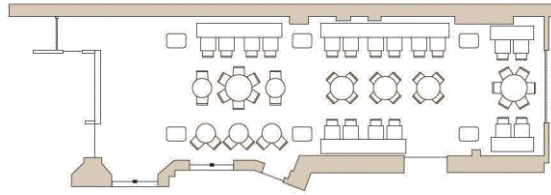

EVENT BALLROOM & ROOMS

Area
(m² / ft²)

Ceiling height
(m / ft)

Natural
daylight

Cocktail

Banquet

Board room

Theatre

Cabaret

U shape

Classroom

ORANGERIE

A SAINT GERMAIN ICON

The Lutetia is just a short way from iconic landmarks, luxury shopping, popular restaurants and some of the world's most celebrated museums. Stroll down the Left Bank streets and explore the Saint Germain spirit.

LANDMARKS

Luxembourg Gardens, the Pantheon, Saint Sulpice Church, Saint-Germain-des-Prés Church, Notre-Dame, the Great Mosque, the Eiffel Tower.

SHOPPING

Le Bon Marché, Hermès, Berluti, Guerlain, Louis Vuitton, Sonia Rykiel, Carré Rive Gauche, Repetto, Bonpoint, Inès de la Fressange, Isabel Marant.

RESTAURANTS

Atelier de Joël Robuchon, Guy Savoy, le Duc, aux Prés, Café de Flore, Brasserie Lipp, les Deux Magots, le Récamier, Quinsou.

MUSEUMS

Orsay Museum, Louvre Museum, Rodin Museum, Cluny Museum, Maillol Museum, Invalides Museum, National Museum of Natural History.