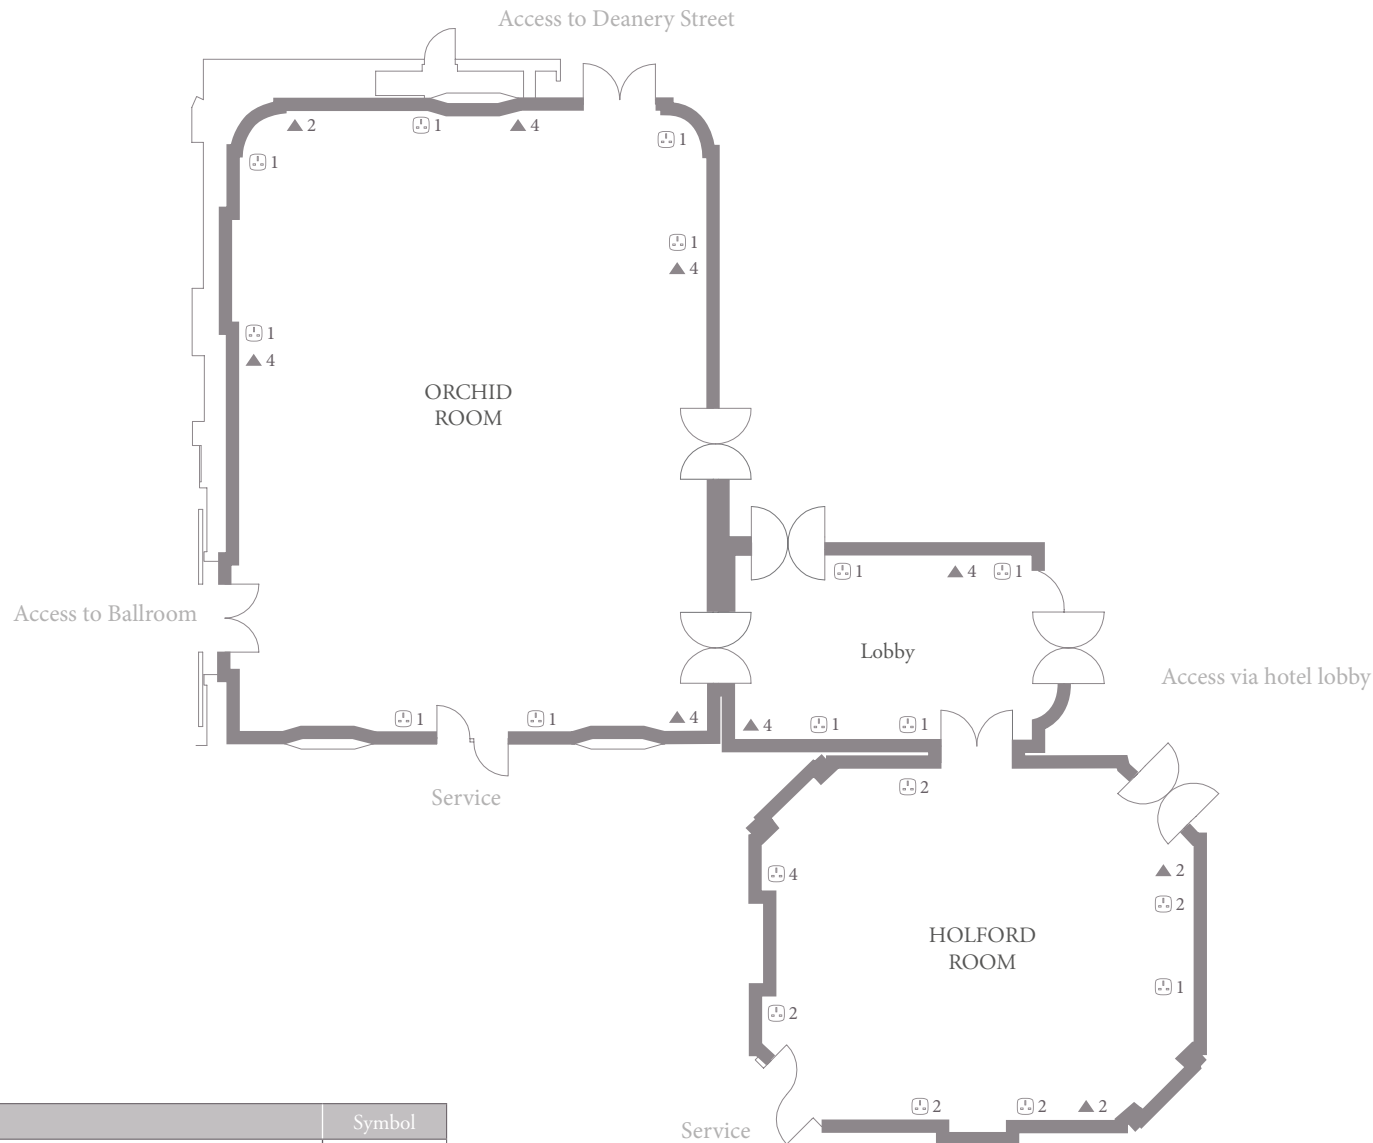

# The Dorchester

## *Holford and Orchid Rooms - ground floor*

Key	Symbol
Power Socket	⊞
Cat 5 / IP / ISDN	▲

HOLFORD ROOM	Metric	Imperial
Area	81 sq m	871 sq ft
Ceiling height (highest)	4.3m	14' 1"
Ceiling height (lowest)	4m	13' 1"
Length (maximum)	9.8m	32' 2"
Width (maximum)	8.3m	27' 2"

Capacities	Maximum
Breakfast	60
Boardroom	26
Cabaret	40
Classroom	30
Cocktails	100
Dinner	60
Dinner dance	-
Hollow square	36
Lunch	60
Theatre	50
U-shape	30

ORCHID ROOM	Metric	Imperial
Area	159 sq m	1711 sq ft
Ceiling height (highest)	3.88m	12' 8"
Ceiling height (lowest)	3.58m	11' 8"
Length (maximum)	14.5m	47' 6"
Width (maximum)	11m	36' 1"

Capacities	Maximum
Breakfast	144
Boardroom	42
Cabaret	72
Classroom	100
Cocktails	250
Dinner	144
Dinner dance	120
Hollow square	60
Lunch	144
Theatre	120
U-shape	42