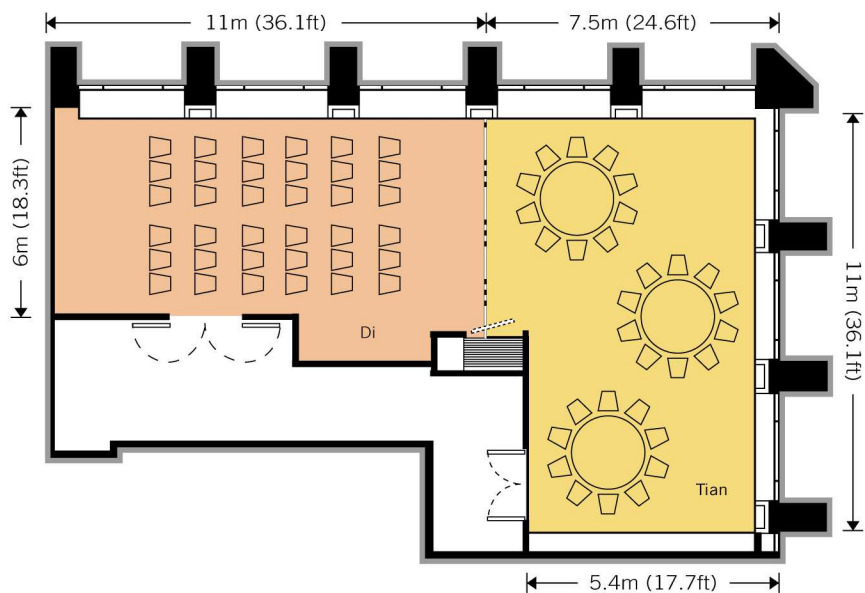

## Function Space

The Landmark Mandarin Oriental is the preferred venue in Hong Kong for exclusive social events, small hi-tech meetings, product launches and fashion shows. Our meeting and banqueting facilities can accommodate up to 80 guests theatre-style, while we can also provide an intimate venue for corporate gatherings and specialised events for as few as 10.

## Function / Meeting Space

Function Room	Dimensions Sq ft / Sq m	Ceiling Height	Banquet Rounds	Reception	Theatre Style	Classroom	Boardroom
Tian	667 / 62	7.5 / 2.3	30	60	36	16	20
Di	621 / 58	7.5 / 2.3	30	50	36	16	20
Tian+Di	1,288 / 120	7.5 / 2.3	68	110	80	30	34